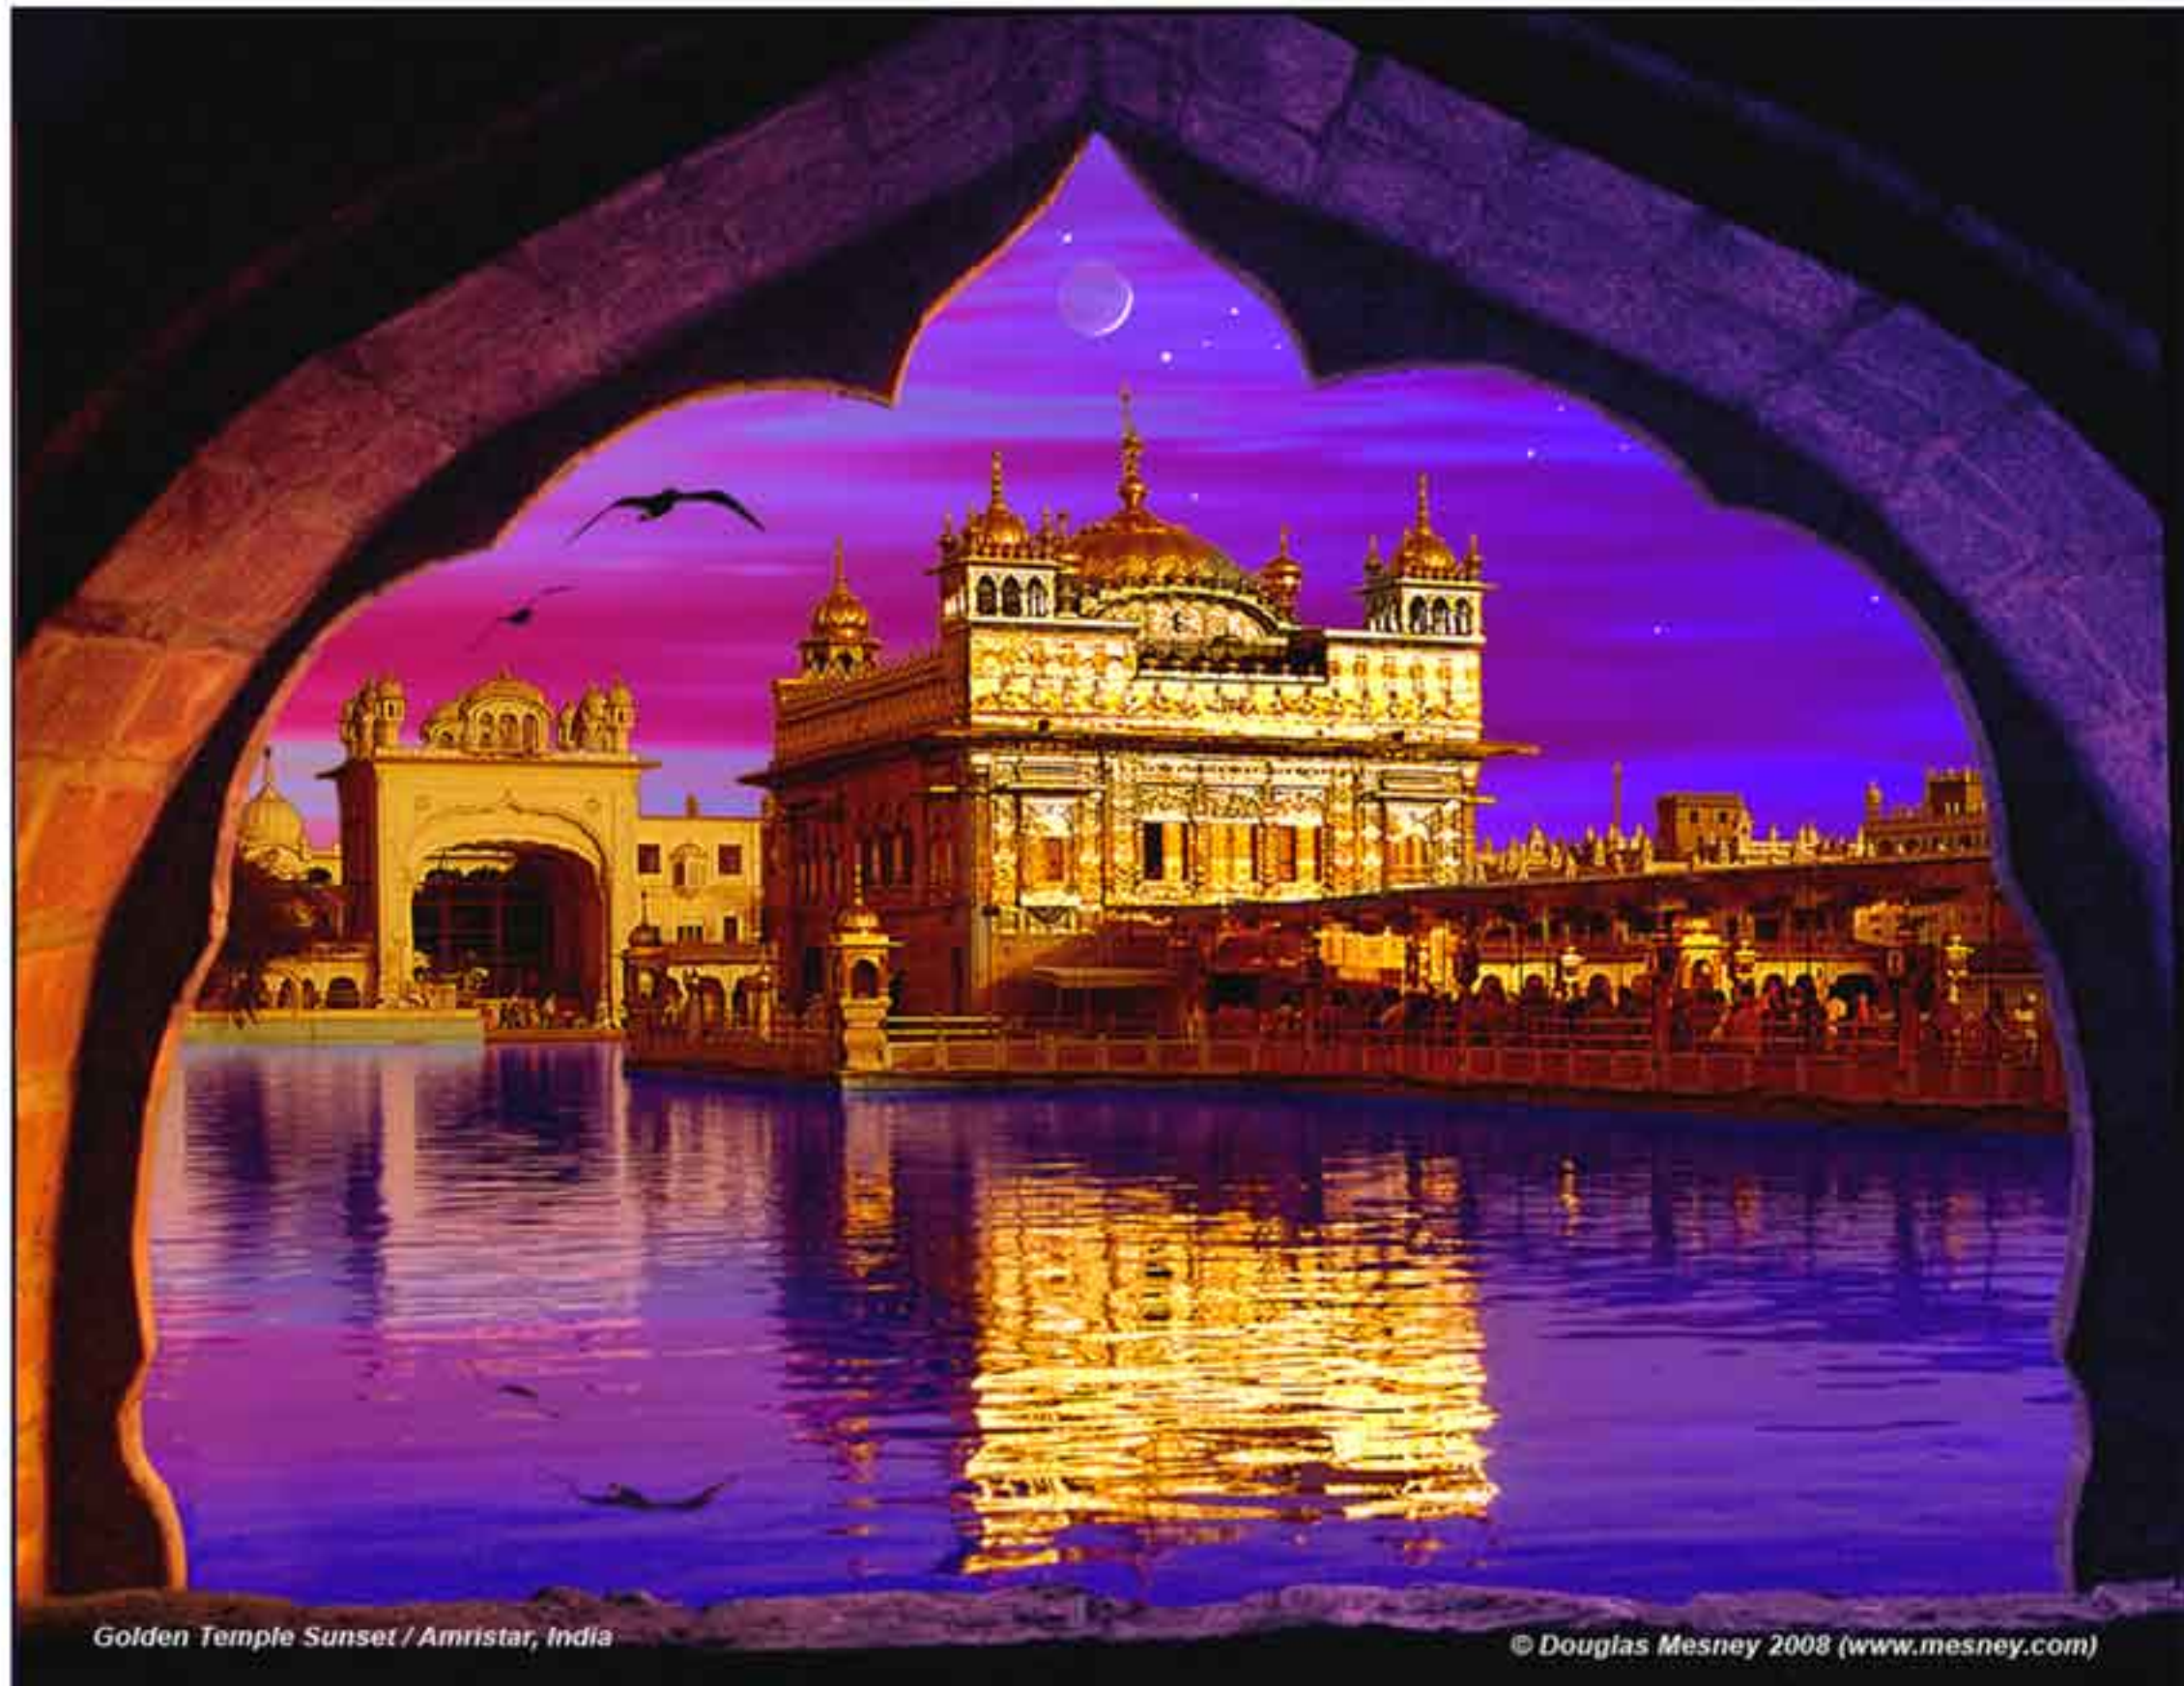

Douglas *DM* Mesney 908 - 1720 Barclay Street | Vancouver BC V6G1K4 Canada | 604-683-6380 | douglas@mesney.com
ART INVENTORY | 14.07.06 | INDIA COLLECTION

GOLDEN TEMPLE SUNSET
Canvas Rolled 13-inch roll 1

Golden Temple Sunset / Amritsar, India

© Douglas Mesney 2008 (www.mesney.com)