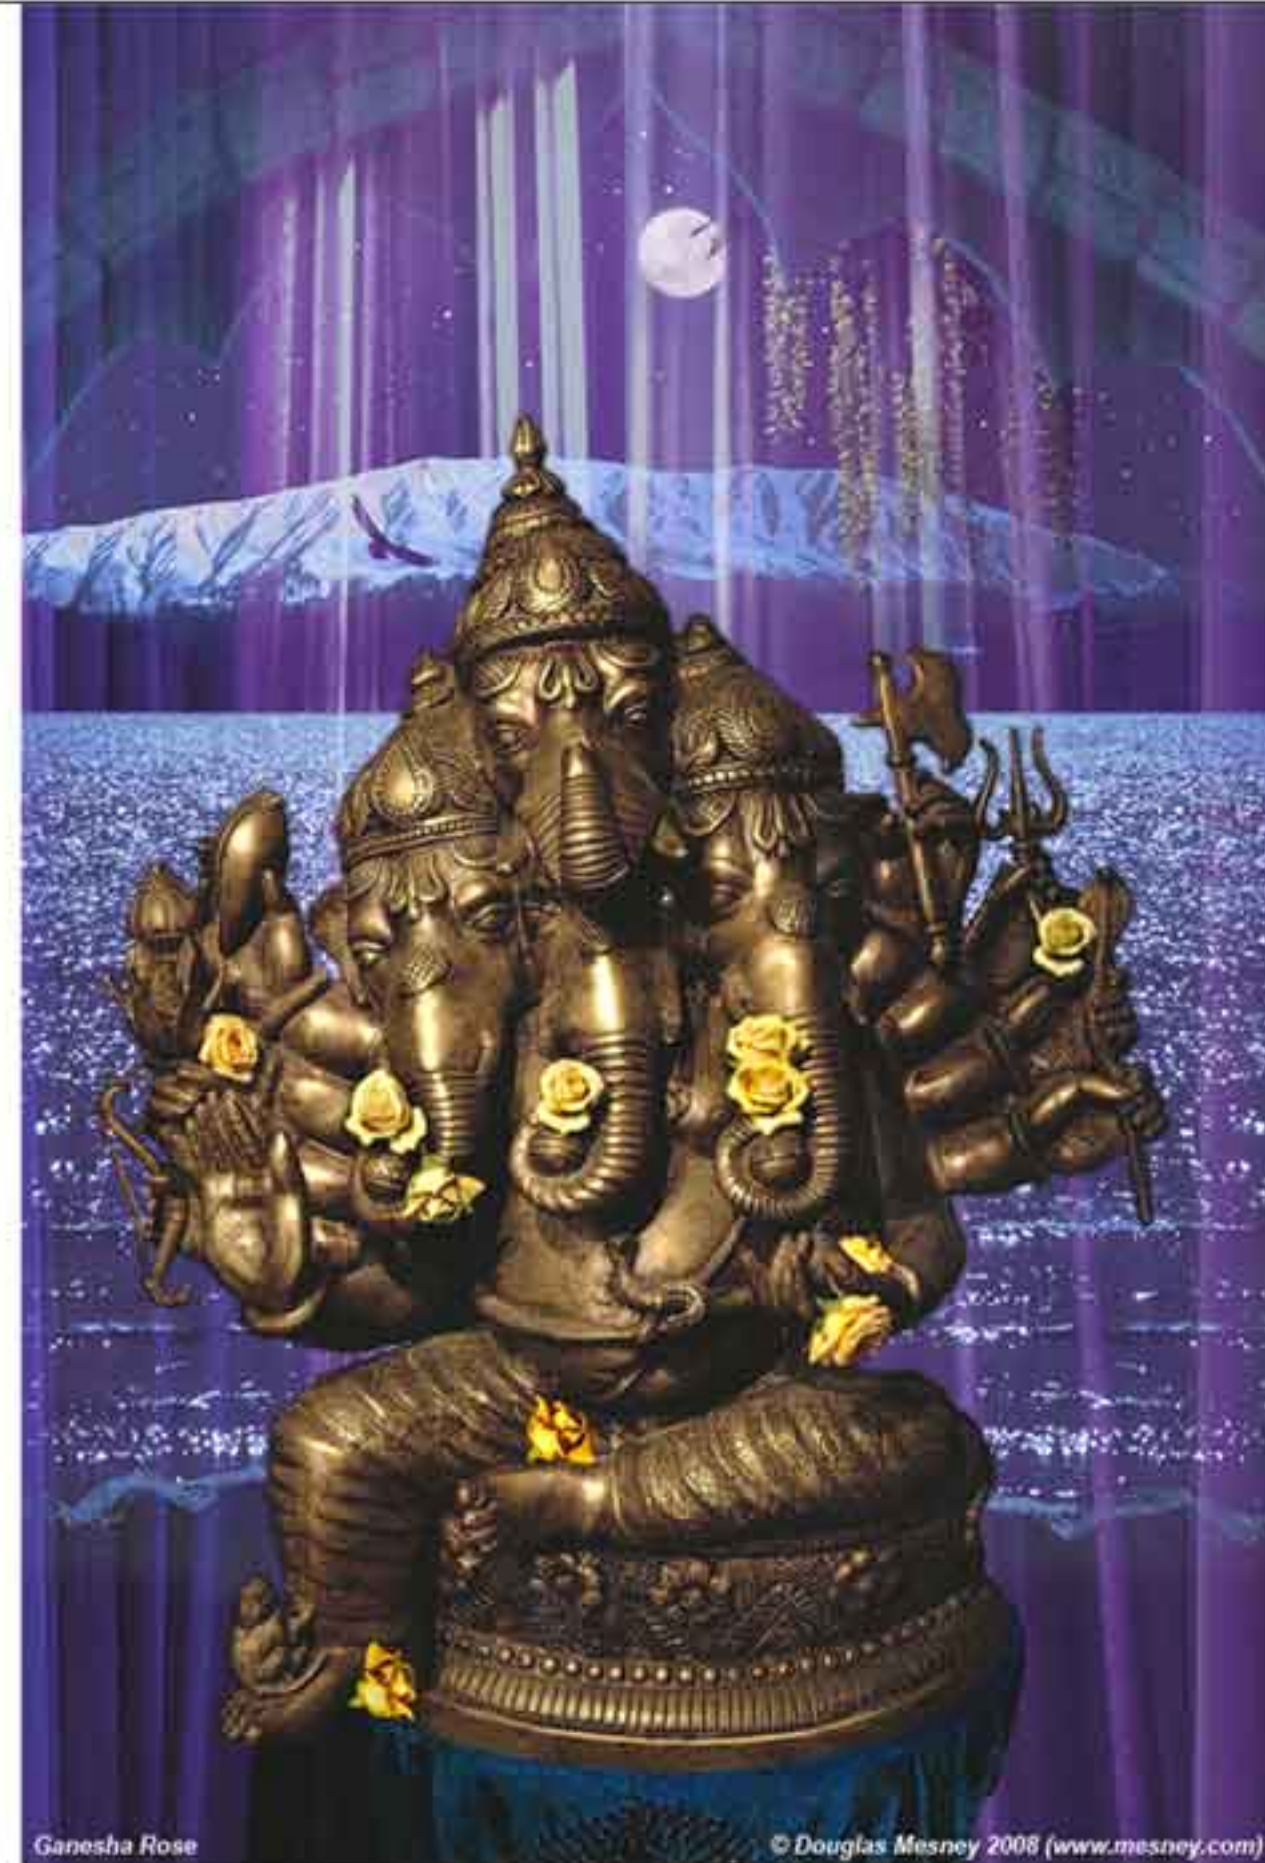

Ganesha Rose

© Douglas Mesney 2008 (www.mesney.com)